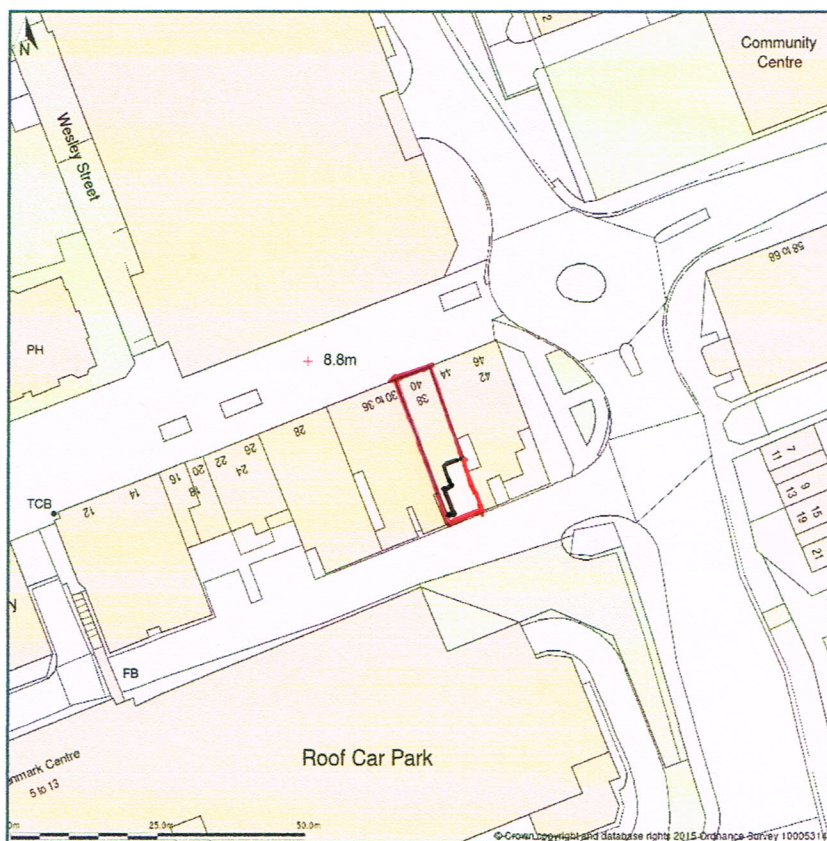

38-40 Ocean Road, South Shields, NE33 2HZ

Site Plan shows area bounded by: 436473.70492031,567235.65887206 436615.12632031,567377.35648574 (at a scale of 1:1250) The representation of a road, track or path is no evidence of a right of way. The representation of features as lines is no evidence of a property boundary.

Produced on 11th Jun 2015 from the Ordnance Survey National Geographic Database and incorporating surveyed revision available at this date. Reproduction in whole or part is prohibited without the prior permission of Ordnance Survey. © Crown copyright 2015. Supplied by buyaplan.co.uk a licensed Ordnance Survey partner (100053143). Unique plan reference: #00067594-287D35